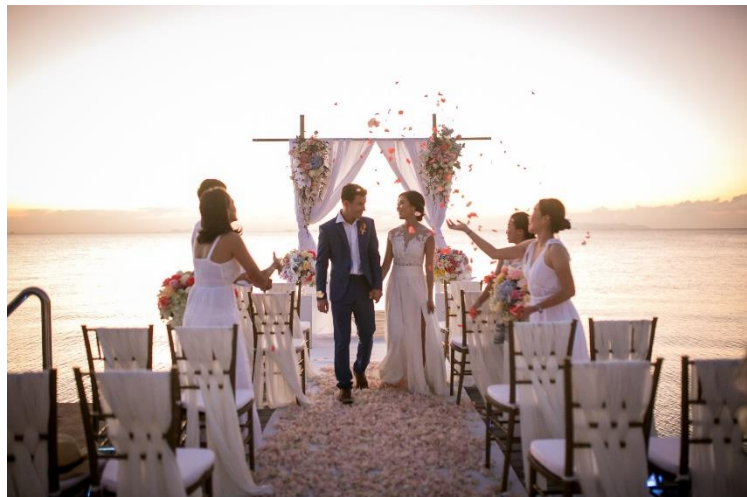

WEDDING PACKAGE

亚洲最长水上婚礼走道上的私人婚礼 135,000++ 泰铢 Intimate Affair on Asia's Longest Overwater Wedding Aisle

只有新婚夫妇二人，到苏梅岛最独特的婚礼目的地——一个隐蔽的飞地，拥有令人惊叹的海景风光和日落美景。作为一个真正田园诗般的婚礼场所，当您订购豪华套餐，在亚洲最长的水上婚礼通道上交换誓言时，此时此刻的私人码头将由您独自享有。

套餐包括（2至10位）：

- 入住俱乐部海景房2晚，含每日早餐和俱乐部优惠
- 新郎和新娘乘坐梅赛德斯-奔驰S级轿车往返机场接送服务（视梅赛德斯奔驰S级轿车的实际情况而定）
- 高雅的婚礼场地装饰包括：
  - 亭子/花卉拱门
  - 婚礼迎宾牌
  - 2个花架
  - 新娘入场花瓣小路
  - 新娘捧花和新郎胸花
- 婚礼监礼人进行婚礼誓言
- 情侣浪漫日落晚餐，包括1瓶香槟
- Baan Thai Spa by Harnn 水疗中心的90分钟双人按摩
- 在您的别墅中享受浪漫的泡泡浴
- 私人婚礼礼宾协助
- 场地租赁

所有价格均需加收 10% 的服务费和相应的政府税金。