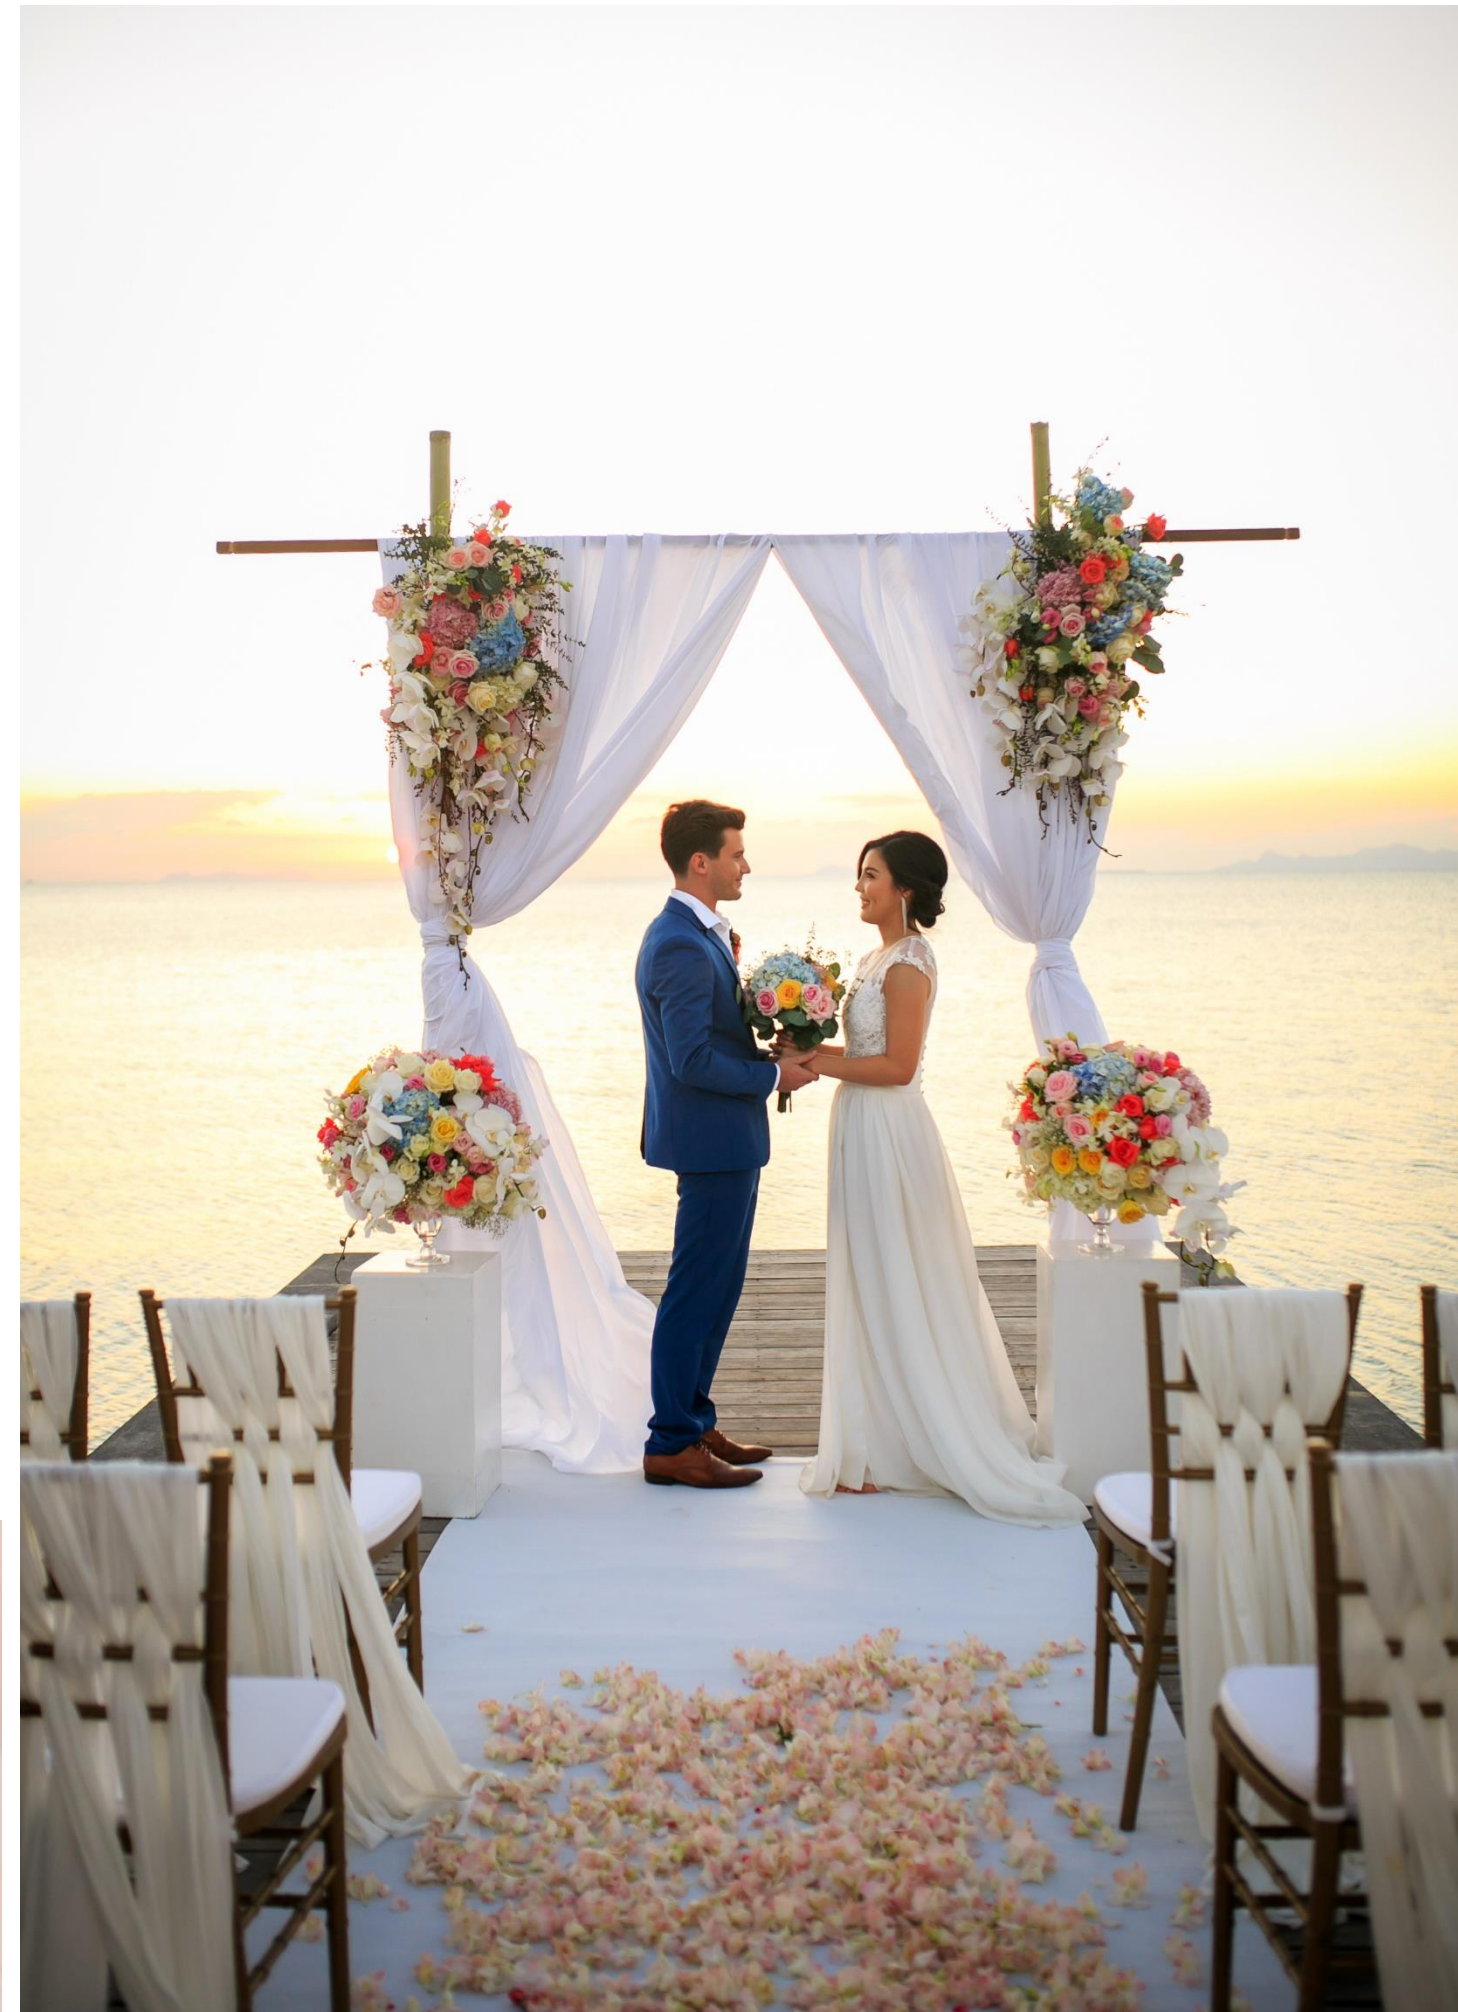

WEDDING PACKAGE

亚洲最长水上婚礼走道上的私人婚礼 135,000++ 泰铢 Intimate Affair on Asia's Longest Overwater Wedding Aisle

只有新婚夫妇二人，到苏梅岛最独特的婚礼目的地——一个隐蔽的飞地，拥有令人惊叹的海景风光和日落美景。作为一个真正田园诗般的婚礼场所，当您订购豪华套餐，在亚洲最长的水上婚礼通道上交换誓言时，此时此刻的私人码头将由您独自享有。

套餐包括（2至10位）：

- 入住俱乐部海景房2晚，含每日早餐和俱乐部优惠
- 新郎和新娘乘坐梅赛德斯-奔驰S级轿车往返机场接送服务（视梅赛德斯奔驰S级轿车的实际情况而定）
- 高雅的婚礼场地装饰包括：
  - 亭子/花卉拱门
  - 婚礼迎宾牌
  - 2个花架
  - 新娘入场花瓣小路
  - 新娘捧花和新郎胸花
- 婚礼监礼人进行婚礼誓言
- 情侣浪漫日落晚餐，包括1瓶香槟
- Baan Thai Spa by Harnn 水疗中心的90分钟双人按摩
- 在您的别墅中享受浪漫的泡泡浴
- 私人婚礼礼宾协助
- 场地租赁

所有价格均需加收 10% 的服务费和相应的政府税金。